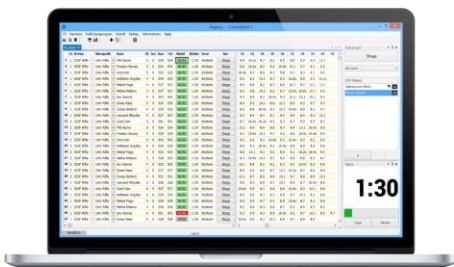

MpX v3 – new program generation from Kongsberg Target Systems

Kongsberg Targets Systems introduce MpX v3, a new generation software to be used with our electronic shooting targets

What's new?

- 🎯 **Pegasus** - new competition management system (replaces Orion)
- 🎯 **SDU-3** - new central unit with increased speed and capacity
- 🎯 **WinGPS Cloud** - new user interface and real time Internet presentation

MpX v3 – new program generation from Kongsberg Target Systems

Pegasus applies to ISSF-definitions, and has these new functionalities:

- Supports up to 3 target lines from the same firing line
- Different shooting programs can be run simultaneously in match mode
- «Free start» - possible individual control of each target
- Easy to use combining match mode and training mode
- Target definitions and caliber to be defined from Pegasus and/or the shooter`s monitor
- Reshooting and shoot-off functionality for pistol and ISSF-finals
- Significant increased speed of operations during matches (change series etc.)
- New and improved integrated database
- Improved maintenance functions – shot counters, advanced system check, sensor status, calibration....
- Possible to get shot simulation from targets (dependent of target electronics HW/SW version)
- Printout now also in training mode
- Your own shooting programs remains after upgrade
- Full screen – Flexible and adjustable view
- Wide selection of official shooting programs (ISSF)
- Handles up to 100 target definitions – (dependent of monitor version and type)

WinGPS Cloud - New automatic solution for real time presentation

- Automatic setup for real time Internet presentation
- Portal showing active matches – just click to follow
- User selectable shooter targets to follow – multiple per view
- Real time presentation
- Any Internet connected PC/Mac/Smartphone/tablet etc. can be used